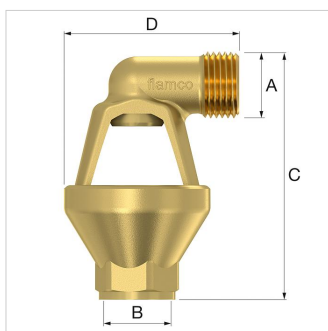

Справочные данные (2020-05-19)
27350 - Flamco tundish brass 1/2

Description	Flamco tundish brass 1/2	
Article	27350	
Model	Сливная воронка	
Соединение	A	R 1/2"
	B	Rp 1/2"
Назначение	Prescor 1/2", Prescomano 1/2", Prescor B 1/2"	
Размеры	C [мм]	80
	D [мм]	58

Packaging info

Unity of use	1 Piece
Packaging form	коробка

Classification General Data

Etim Group	Inlet and outlet fittings
Etim Class	Funnel for trap
Product Name	Flamco tundish brass 1/2
Brand	Flamco
Product Series	Tundish
Product Type	1/2

Attributes

Outer pipe diameter [mm]	21.3
Height [mm]	80